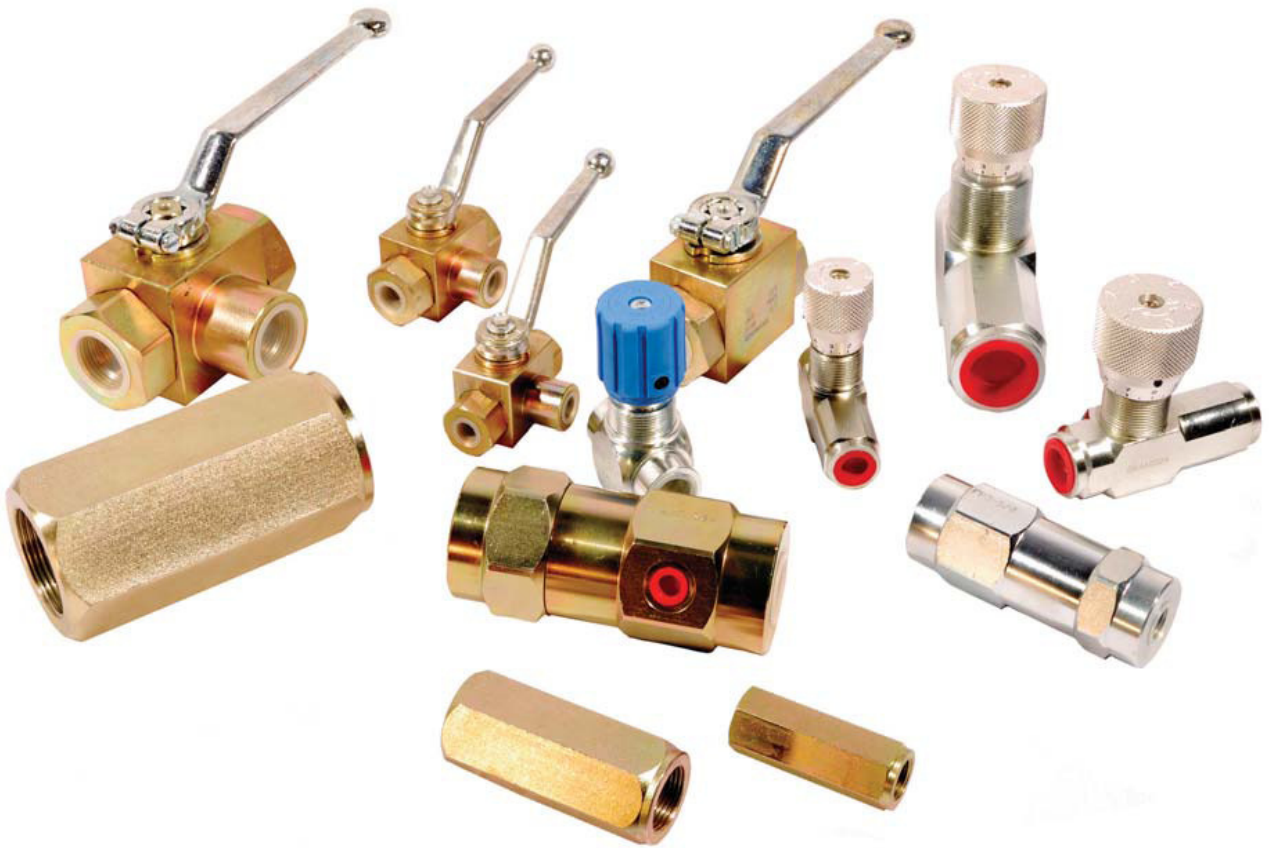

Inline valves

Flow Control Valves

	Part No.	Thread	Pressure
DV FLOW CONTROL  	DV06 01.X/O	1/8" BSPP	350 BAR
	DV08 11.1/O	1/4" BSPP	350 BAR
	DV10 11.1/O	3/8" BSPP	350 BAR
	DV12 11.1/O	1/2" BSPP	350 BAR
	DV16 11.1/O	3/4" BSPP	350 BAR
	DV20 11.X/O	1" BSPP	350 BAR
	DV25 11.X/O	1 1/4" BSPP	350 BAR
	DV30 11.X/O	1 1/2" BSPP	350 BAR
DRV FLOW CONTROL VALVE WITH REVERSE FLOW CHECK  	DRV06 01.X/O	1/8" BSPP	350 BAR
	DRV08 11.1/O	1/4" BSPP	350 BAR
	DRV10 11.1/O	3/8" BSPP	350 BAR
	DRV12 11.1/O	1/2" BSPP	350 BAR
	DRV16 11.1/O	3/4" BSPP	350 BAR
	DRV20 11.X/O	1" BSPP	350 BAR
	DRV25 11.X/O	1 1/4" BSPP	350 BAR
DRV30 11.X/O	1 1/2" BSPP	350 BAR	
CHECK VALVES FOR INLINE MOUNTINGS Other nominal pressures  	RV06 01.X/0 4.5bar	1/8" BSPP	350 BAR
	RV06 01.X/0 3 bar	1/4" BSPP	350 BAR
	RV06 01.X/0 3 bar	3/8" BSPP	350 BAR
	RV06 01.X/0 4.5bar	1/2" BSPP	350 BAR
	RV06 01.X/0 4.5bar	3/4" BSPP	350 BAR
	RV06 01.X/0 4 bar	1" BSPP	350 BAR
	RV06 01.X/0 4.5bar	1 1/4" BSPP	350 BAR
	RV06 01.X/0 5 bar	1 1/2" BSPP	350 BAR
	RV06 01.X/0 4.5bar	2" BSPP	350 BAR

Ball Valves

	Part No.	Thread	Pressure	
Ball valves	KHB-G1/8-1114-09X-G-AU	1/8" BSPP	500 BAR	
	2 Way	KHB-G1/4-1114-09X-G-AU	1/4" BSPP	500 BAR
	KHB-G3/8-1114-09X-G-AU	3/8" BSPP	500 BAR	
	KHB-G1/2-1114-09X-G-AU	1/2" BSPP	500 BAR	
	KHB-G3/4-1114-09X-G-AU	3/4" BSPP	500 BAR	
	KHB-G1-1114-09X-G-AU	1" BSPP	500 BAR	
	KHB-G1 1/4-1114-09X-G-AU	1 1/4" BSPP	500 BAR	
	KHB-G1 1/2-1114-09X-G-AU	1 1/2" BSPP	500 BAR	
	3 Way	KHB-G1/8-L-1114-03X	1/8" BSPP	500 BAR
		KHB-G1/4-L-1114-03X	1/4" BSPP	500 BAR
	KHB-G3/8-L-1114-03X	3/8" BSPP	500 BAR	
	KHB-G1/2-L-1114-03X	1/2" BSPP	500 BAR	
	KHB-G3/4-L-1114-03X	3/4" BSPP	500 BAR	
	KHB-G1-L-1114-03X	1" BSPP	500 BAR	
Stainless steel	KHNVS -RP-1/4	1/4" BSPP	25-140 BAR	
2 Way	KHNVS -RP-3/8	3/8" BSPP	25-140 BAR	
		KHNVS -RP-1/2	1/2" BSPP	25-140 BAR
	KHNVS -RP-3/4	3/4" BSPP	25-140 BAR	
	KHNVS -RP-1	1" BSPP	25-140 BAR	